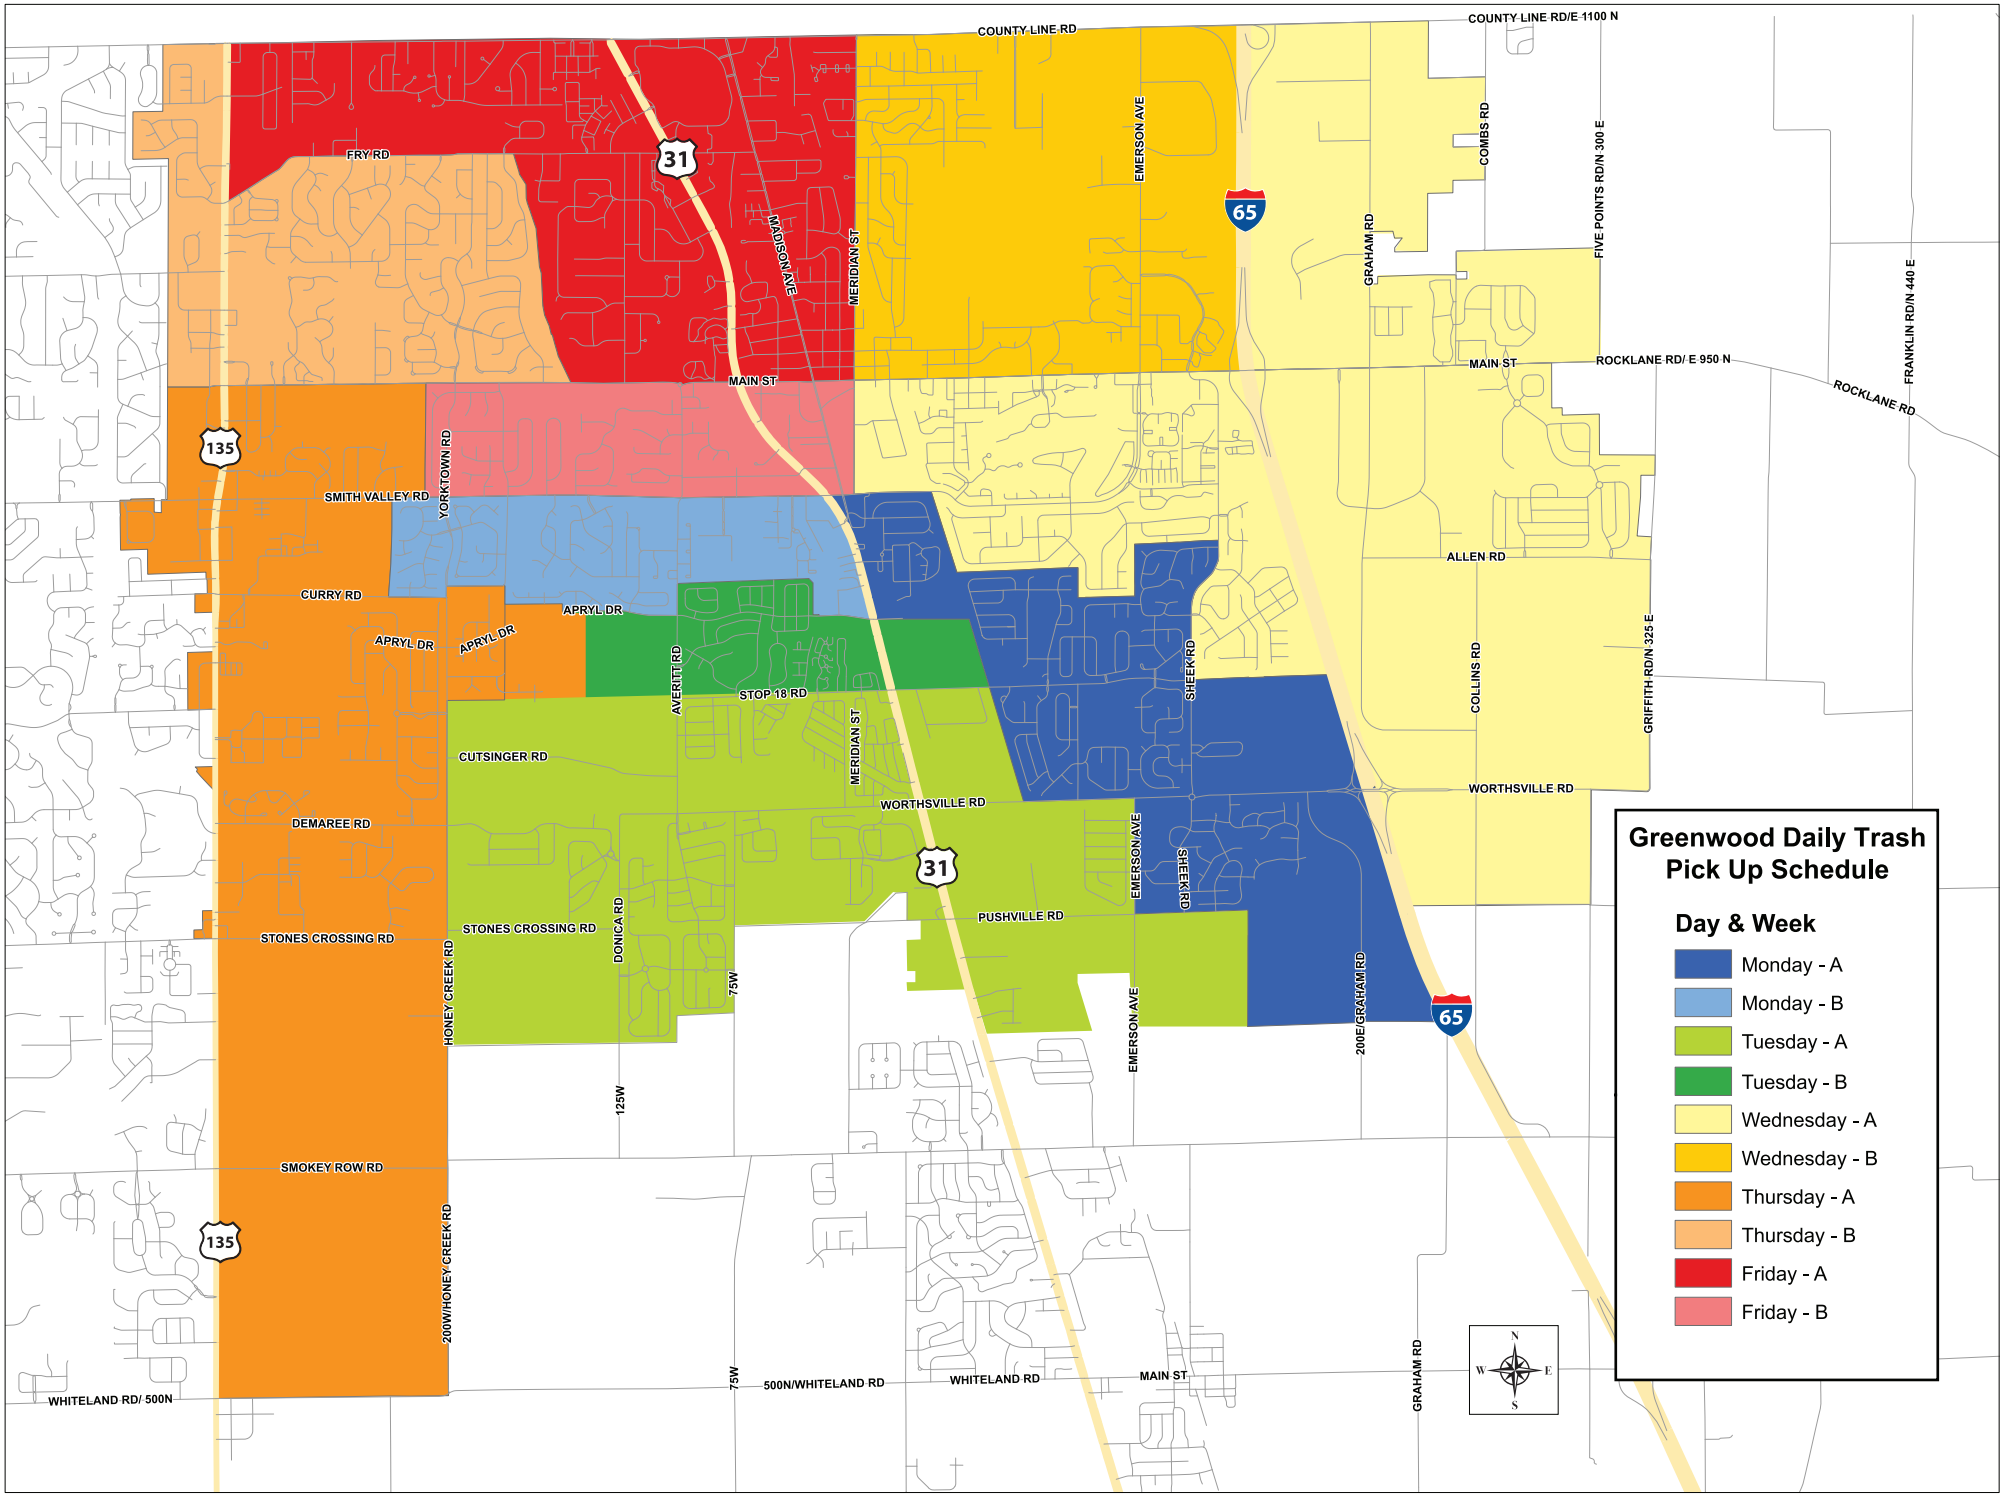

SEPTEMBER 2025

Sun	Mon	Tue	Wed	Thu	Fri	Sat
	1	2	3	4	5	6
7	8	9	10	11	12	13
14	15	16	17	18	19	20
21	22	23	24	25	26	27
28	29	30				

OCTOBER 2025

Sun	Mon	Tue	Wed	Thu	Fri	Sat
			1	2	3	4
5	6	7	8	9	10	11
12	13	14	15	16	17	18
19	20	21	22	23	24	25
26	27	28	29	30	31	

NOVEMBER 2025

Sun	Mon	Tue	Wed	Thu	Fri	Sat
						1
2	3	4	5	6	7	8
9	10	11	12	13	14	15
16	17	18	19	20	21	22
23	24	25	26	27	28	29
30						

BEST WAY

DRIVEN TO MAKE A DIFFERENCE

www.BestWay-Disposal.com

SEE MAP ON REVERSE SIDE

- MON. A-WEEK: Any home east of US 31
- MON. B-WEEK: Any home west of US 31
- TUES. A-WEEK: Entire route A-Week
- TUES. B-WEEK: Entire route B-Week
- WED. A-WEEK: South of Main St. (includes southside of Main St.)
- WED. B-WEEK: North of Main St. (includes northside of Main St.)
- THURS. A-WEEK: South of Main St. (includes southside of Main St.)
- THURS. B-WEEK: North of Main St. (includes northside of Main St.)
- FRI. A-WEEK: North of Main St. (includes northside of Main St.)
- FRI. B-WEEK: South of Main St. (includes southside of Main St.)
- OBSERVED HOLIDAY

Greenwood Daily Trash Pick Up Schedule

Day & Week

- Monday - A
- Monday - B
- Tuesday - A
- Tuesday - B
- Wednesday - A
- Wednesday - B
- Thursday - A
- Thursday - B
- Friday - A
- Friday - B